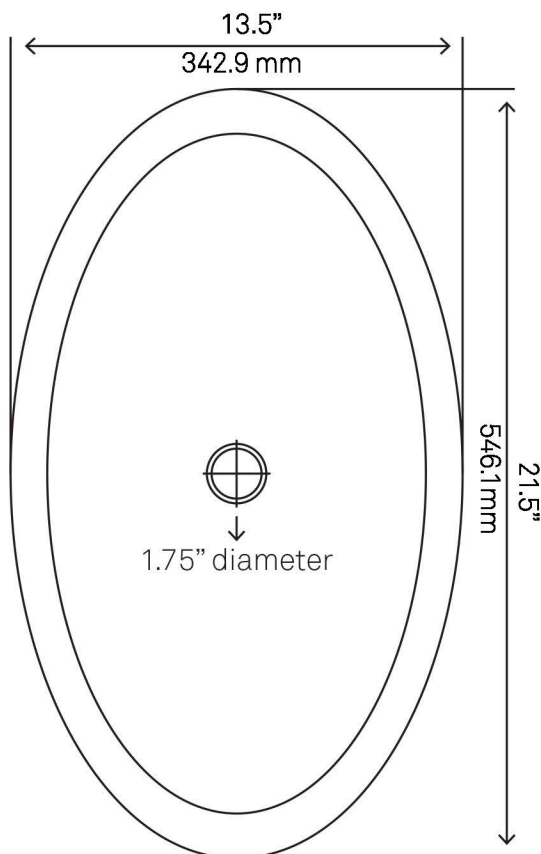

TIS-324C CHIARO Clear Glass Vessel Sink

Requested By: _____

Specific Features: _____

STANDARD SPECIFICATIONS:

- Oval slipper clear glass vessel
- Made with high tempered glass
- Scratch resistant and non-porous
- Designed for above counter installation
- Standard U.S. plumbing connections
- 1.75-inch drain opening
- No overflow

Novatto Inc
TOLL FREE 844.404.4242
www.NovattoInc.com

PUD-CH-MR Vessel Sink Pop-Up Drain and Mounting Ring, Chrome

Requested By: _____

Specific Features: _____

STANDARD SPECIFICATIONS:

- Clicker pop-up vessel sink drain and mounting ring
- Chrome finish
- Solid brass construction
- Includes rubber seals and fastener for installation
- 9-inches total pop-up length
- Fits any standard 1.75-inch drain opening
- cUPC