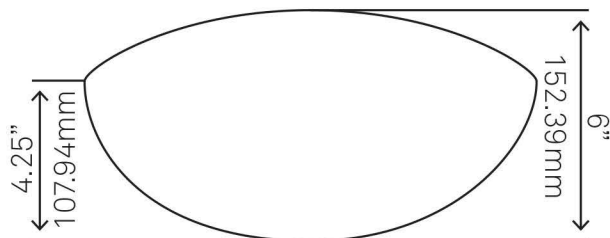

TIS-324C CHIARO Clear Glass Vessel Sink

Requested By: _____

Specific Features: _____

STANDARD SPECIFICATIONS:

- Oval slipper clear glass vessel
- Made with high tempered glass
- Scratch resistant and non-porous
- Designed for above counter installation
- Standard U.S. plumbing connections
- 1.75-inch drain opening
- No overflow

Novatto Inc
TOLL FREE 844.404.4242
www.NovattoInc.com

PUD-CH-MR Vessel Sink Pop-Up Drain and Mounting Ring, Chrome

Requested By: _____

Specific Features: _____

STANDARD SPECIFICATIONS:

- Clicker pop-up vessel sink drain and mounting ring
- Chrome finish
- Solid brass construction
- Includes rubber seals and fastener for installation
- 9-inches total pop-up length
- Fits any standard 1.75-inch drain opening
- cUPC