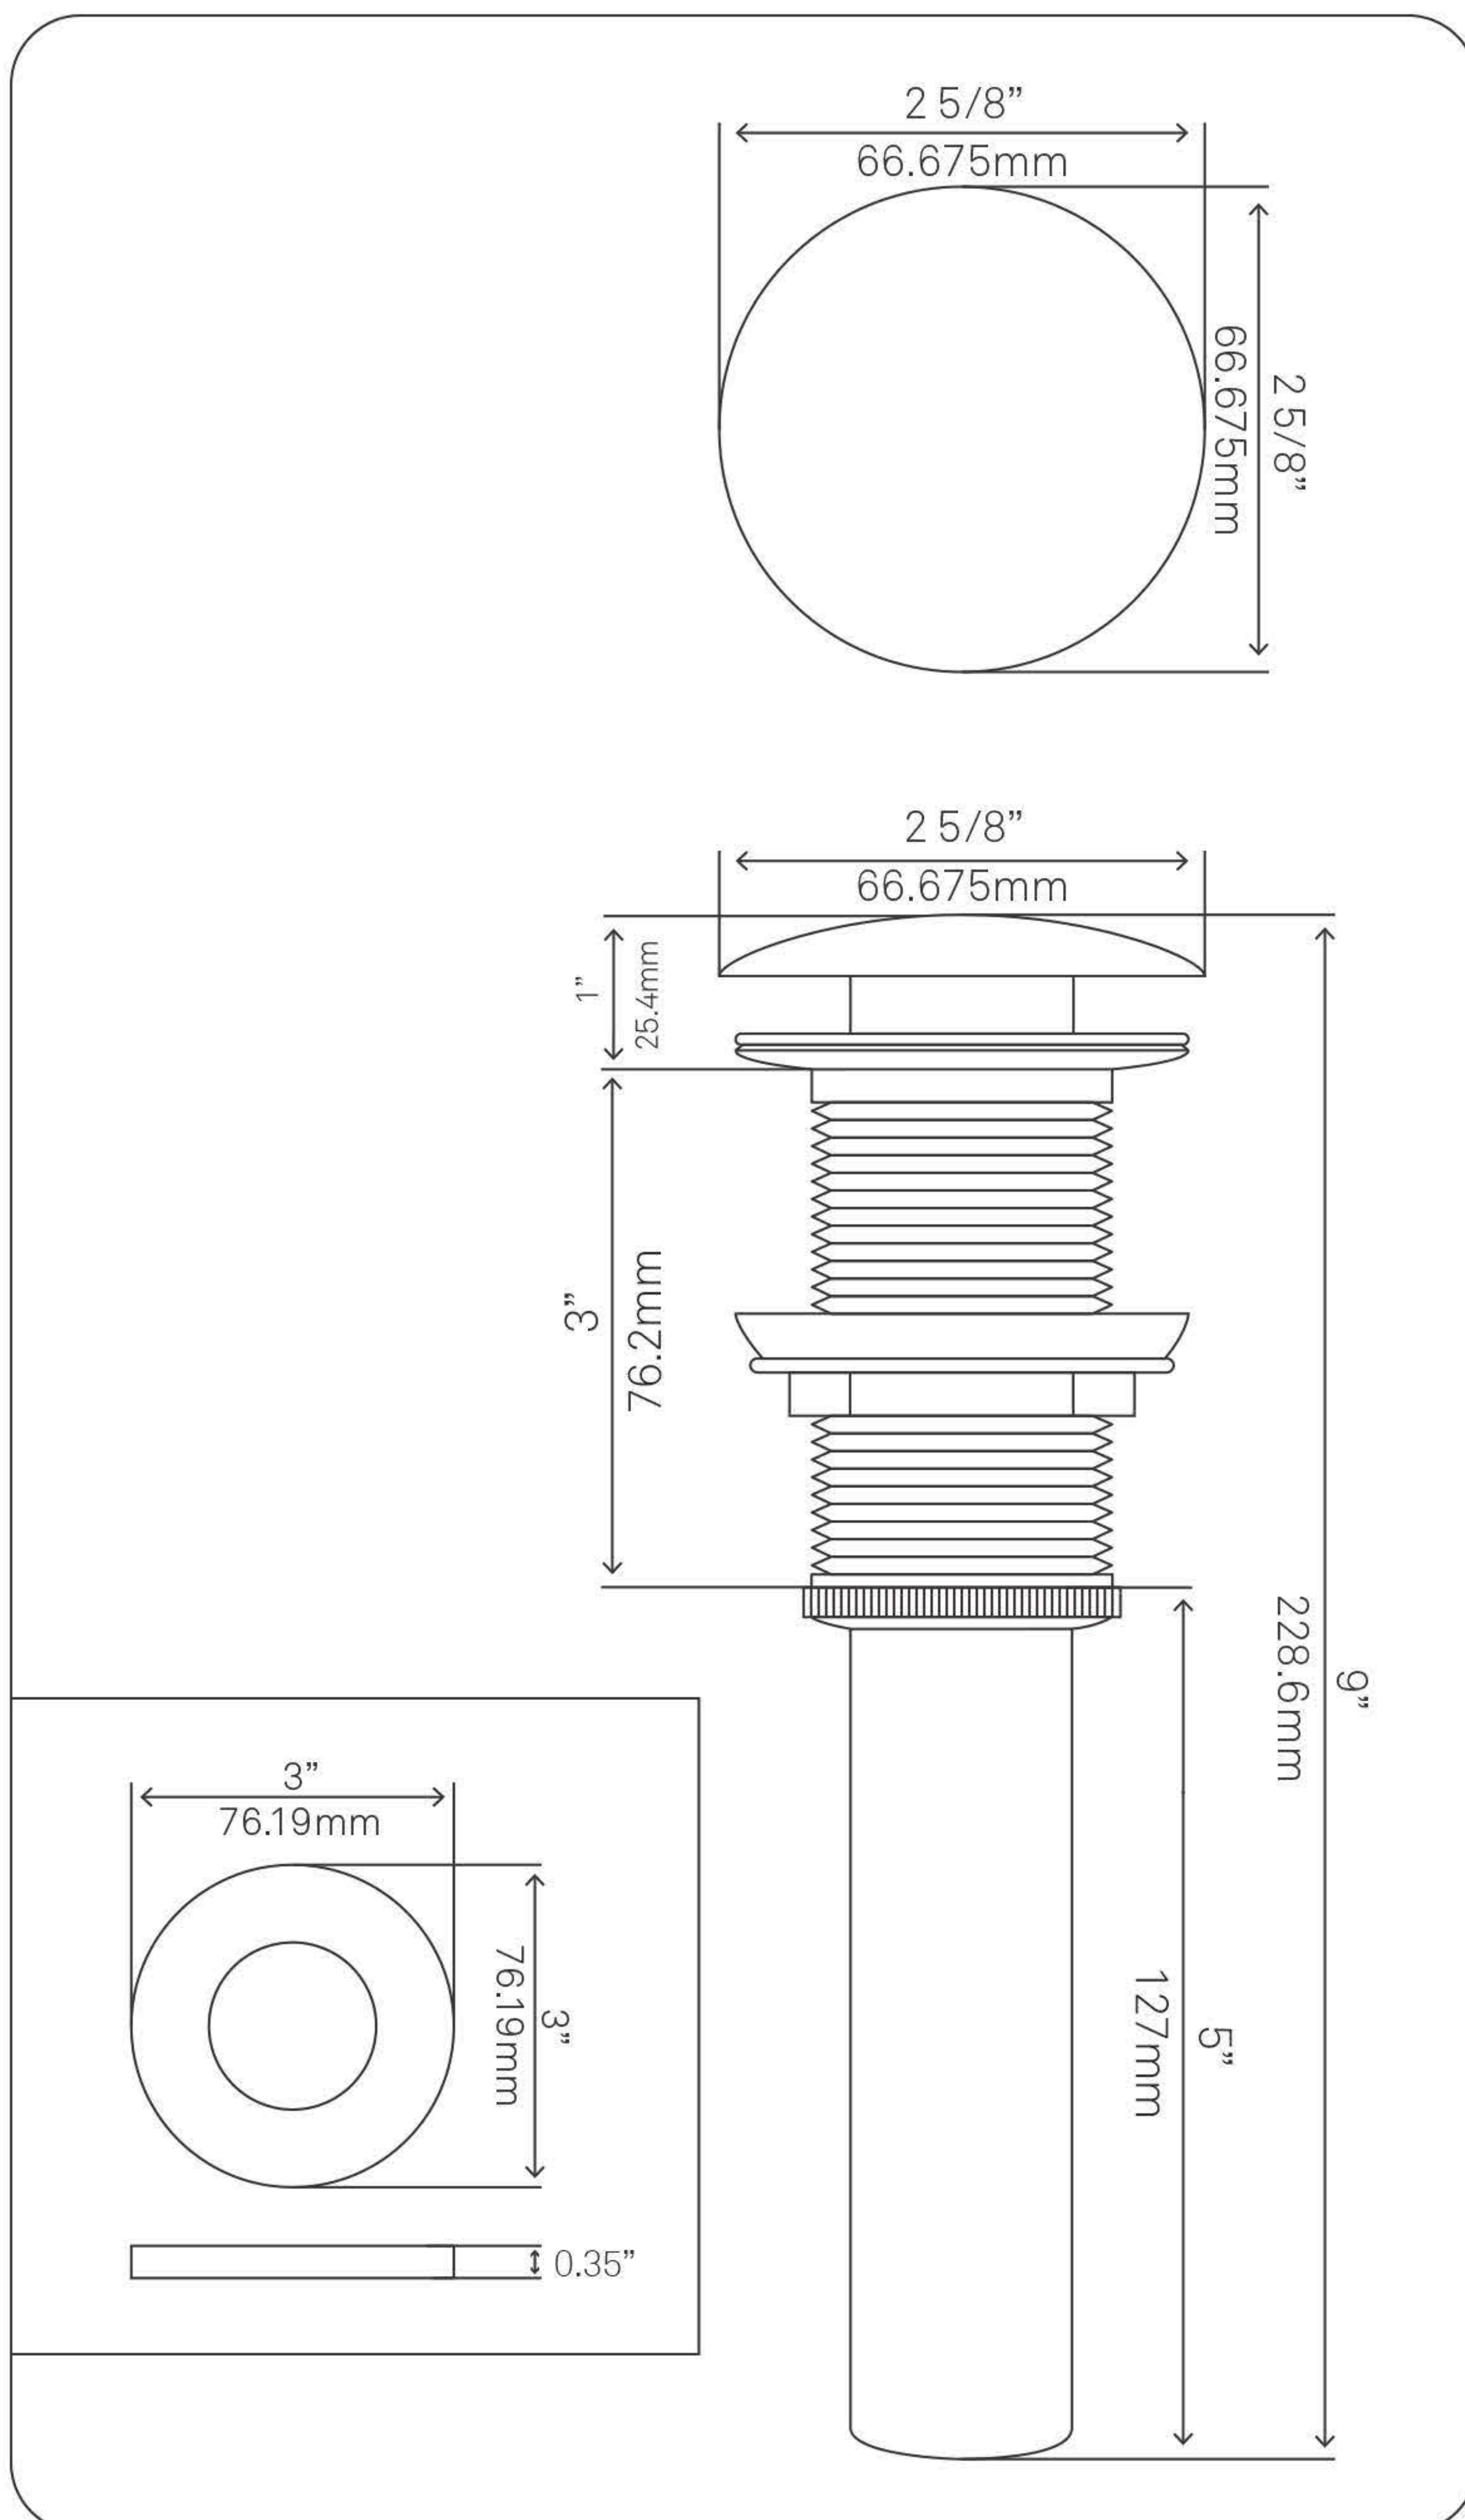

NOTES

Novatto reserves the right (1) to make changes in specifications and materials, and (2) to change or discontinue models, both without notice or obligation. Dimensions are for reference only, see www.NovattoInc.com for finish options and product availability.

Novatto Inc
TOLL FREE 844.404.4242
www.NovattoInc.com